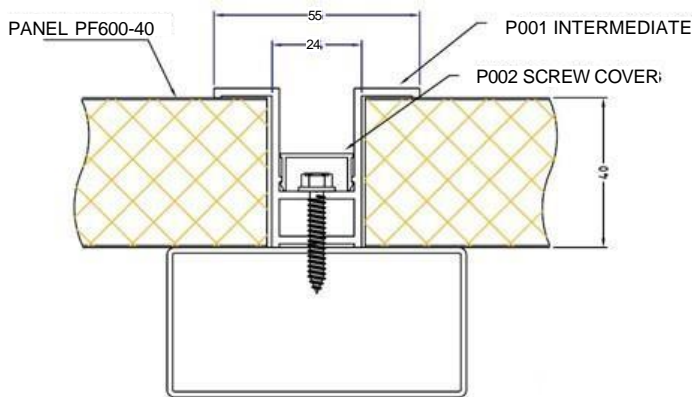

Product Data Sheet

Aluminum profiles for architectural facades

AC. 001 - Intermediate profile 40mm

AC. 002 - Perfil de canto 40mm

The PFA 1000, PF600 and PO 1000 aluminum profiles for façade panel application make it quick and easy to finish architectural façade cladding.

Product Data Sheet

Aluminum profiles for architectural facades

AC. 003 - Initial profile 40mm