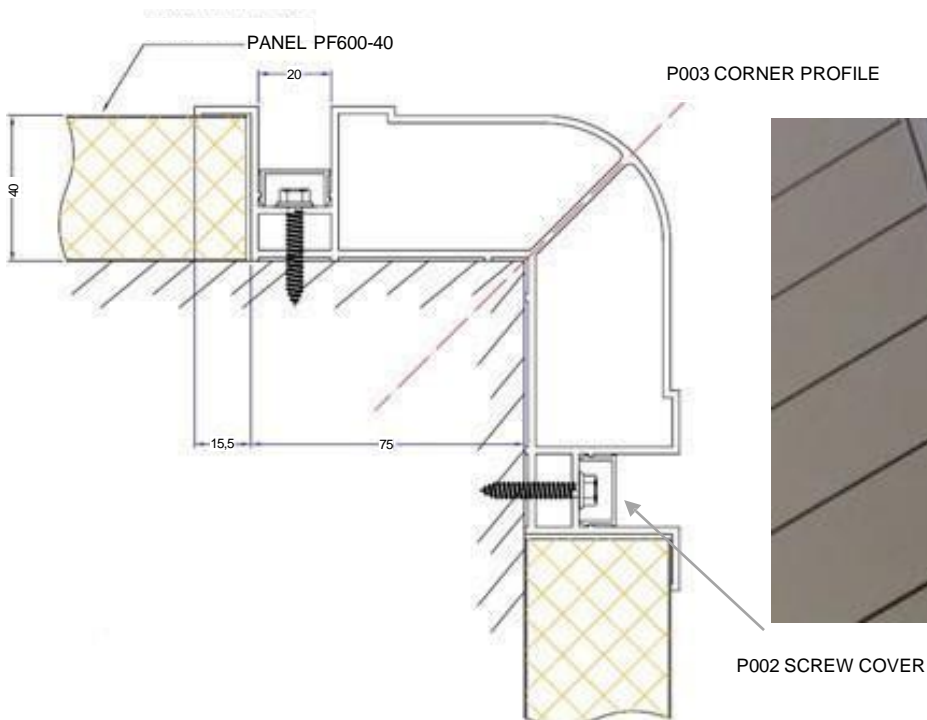

Product Data Sheet

Aluminum profiles for architectural facades

AC. 001 - Intermediate profile 40mm

AC. 002 - Perfil de canto 40mm

The PFA 1000, PF600 and PO 1000 aluminum profiles for façade panel application make it quick and easy to finish architectural façade cladding.

Product Data Sheet

Aluminum profiles for architectural facades

AC. 003 - Initial profile 40mm