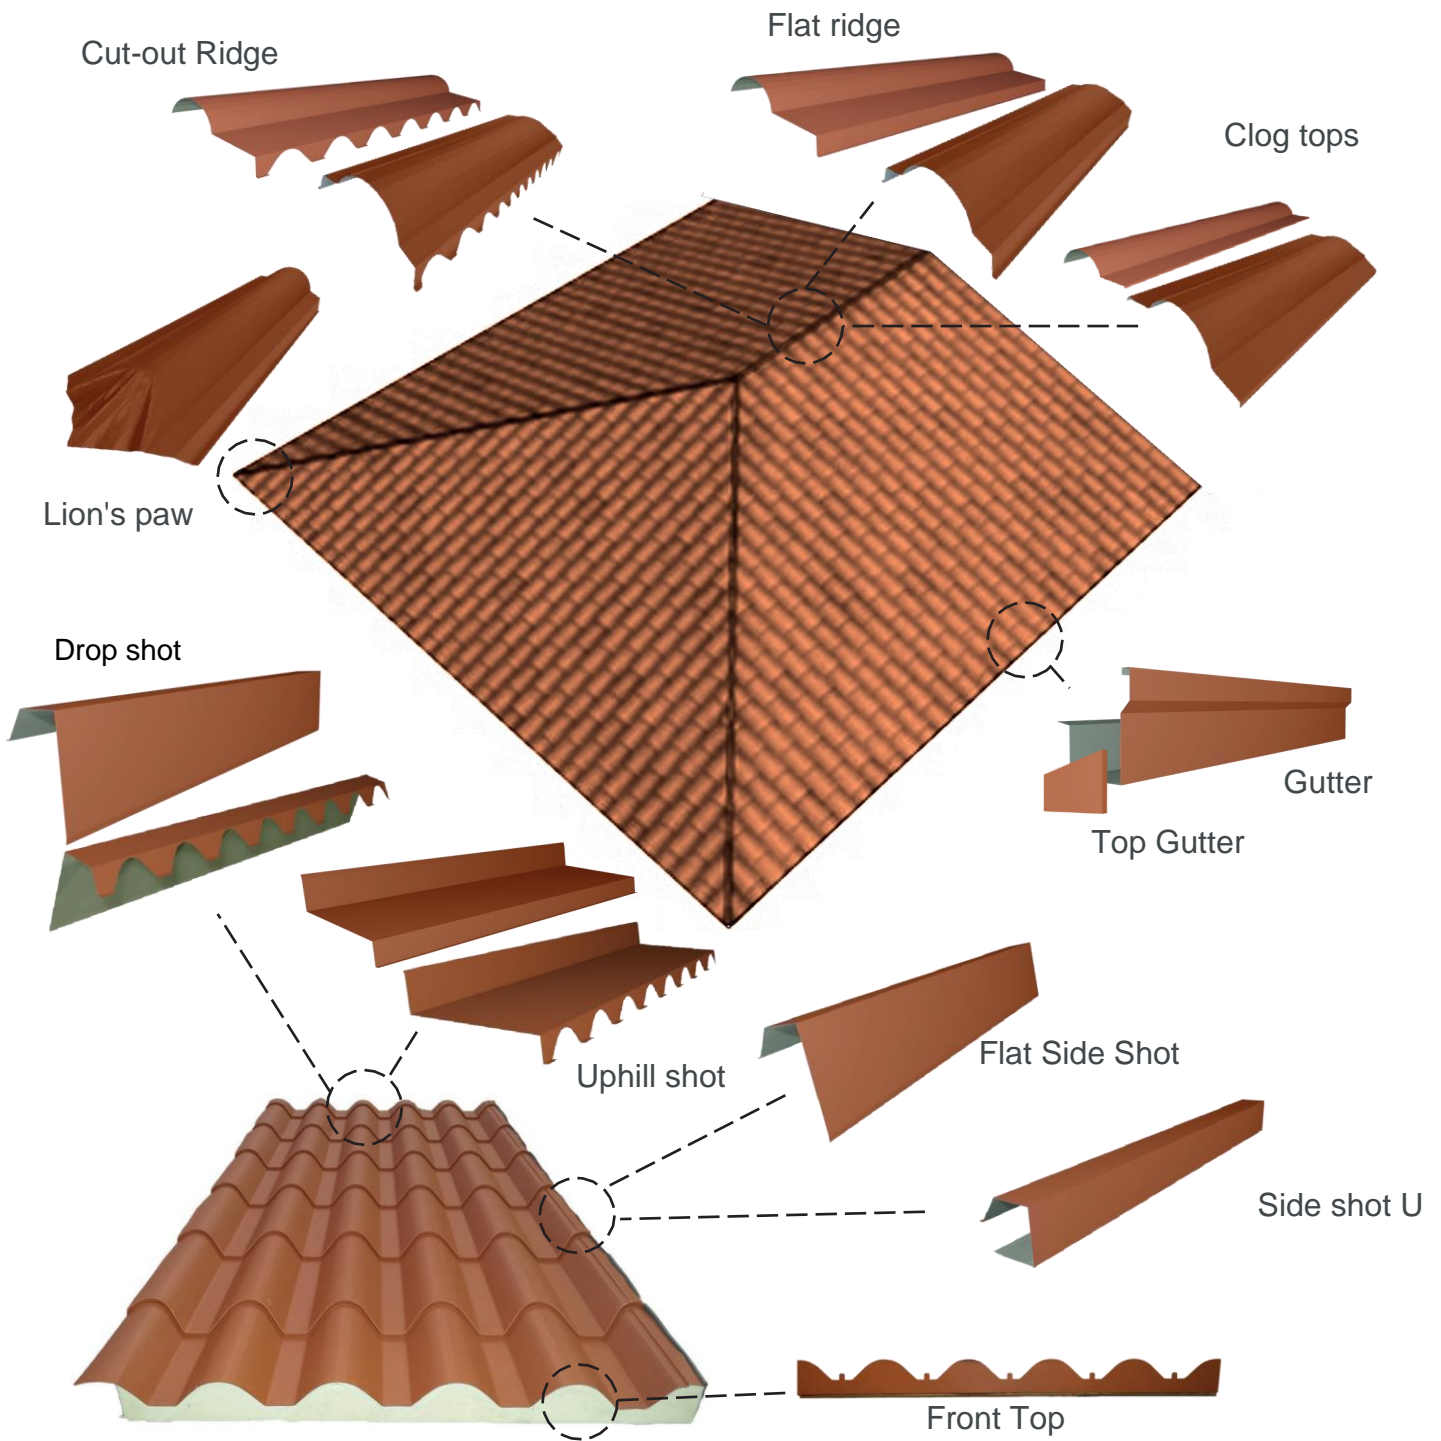

REDE MODERNA

PANEL TRIM PCT

<p>Lion's paw PCT 1.000mm</p>		
<p>Summit flat PCT 2.200mm</p>		
<p>Summit cut out PCT PCT 2.200mm</p>		
<p>Summit clogs PCT PCT 2.200mm</p>		
<p>Middle Ridge clogs PCT 2.200mm</p>		
<p>Middle Ridge smooth PCT 2.200 mm</p>		
<p>Middle Ridge cut out PCT 2.200mm</p>		

<p>Side shot U PCT</p>		
<p>Smooth Side shot PCT</p>		
<p>Jagged downward shot PCT 2.200mm</p>		
<p>Smooth shot uphill PCT</p>		
<p>Jagged upward shot PCT 2.200mm</p>		
<p>Gutter PCT</p>		
<p>Top Gutter PCT</p>		
<p>Top Front PCT 1.000mm</p>		
<p>Clogs 200mm</p>		

EXTERIOR COLORS

8004

ALBERO

BLACK

INTERIOR COLORS

WHITE

IMITATION
WOOD

Rua do Barrio de Cima,
Lugar de Corgas, no 1
4705-369 Cabreiros